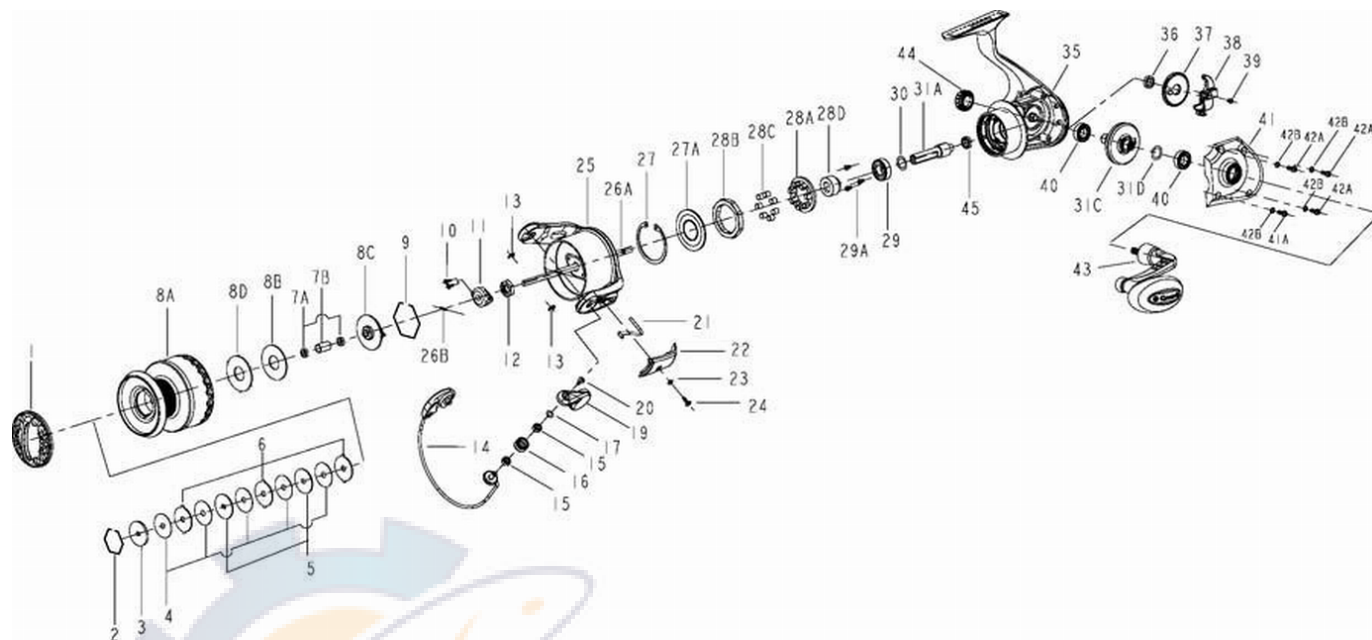

QUANTUM
Cabo CSP80PTs

Cabo CSP80PTs Part List

KEY #	DESCRIPTION	CABO 80	KEY #	DESCRIPTION	CABO 80
1	DRAG KNOB ASSEMBLY	DT332-51	23	ARM LEVER COVER WASHER	SQ142-01
2	SPOOL RETAINER - TOP	BT038-02	24	A/L COVER SCREW	GU077-02
3	DRAG WASHER "C"	CT080-01	25	ROTOR ASSEMBLY	DT309-51
4	DRAG WASHER "B"	BT033-01	26	MAIN SHAFT KIT	DT4015-01
5	DRAG WASHER "D"	BT080-01		26A - MAIN SHAFT	QTY - 1
6	DRAG WASHER "A"	BT081-01		26B - MAIN SHAFT PIN	QTY - 1
7	SPOOL BUSHING OR BEARING KIT	CT4157-01	27	RETAINER RING, CLUTCH SEAL	DT060-01
	7A - SPOOL BUSHING OR BEARING	QTY - 2 BNG	27A	CLUTCH SEAL	DT166-01
	7B - SPOOL SPACER	QTY - 1	28	CLUTCH ASSEMBLY KIT	DT4360-01
8	SPOOL ASSEMBLY KIT	ET4321-51		28A - CLUTCH RETAINER	QTY-1
	8A - SPOOL ASSEMBLY	QTY - 1		28B - CLUTCH RING	QTY-1
	2 - SPOOL RETAINER - TOP	QTY - 1		28C - CLUTCH ROLLERS	QTY - 7
	3 - DRAG WASHER "C" KEYED TO SHAFT	QTY - 1		28D - CLUTCH SLEEVE	QTY - 1
	4 - DRAG WASHER "B", FIBER	QTY - 5	29	PINION BALL BEARING	DT157-01
	5 - DRAG WASHER "D" KEYED TO SHAFT	QTY - 2	29A	SCREW , BALL BEARING, 3 EA.	TK057-01
	6 - DRAG WASHER "A" KEYED TO SPOOL	QTY - 3	30	PINION GEAR WASHER	BT110-01
	7 - SPOOL BUSHING OR BEARING KIT	QTY - 1	31	GEAR KIT	DT4011-02
	8B - SPOOL WASHER, FIBER	QTY - 1		31A - PINION GEAR	QTY - 1
	8C - DRAG CLICK ASSEMBLY	QTY - 1		31B - PINION BUSHING	N/A
	8D - DRAG WASHER "E" KEYED TO SPOOL	QTY - 1		31C - DRIVE GEAR ASSEMBLY	QTY-1
	9 - SPOOL RETAINER - BOTTOM	QTY - 1		31D - D.GEAR ADJUST WASHER	QTY - 1
9	SPOOL RETAINER - BOTTOM	BT038-01	35	BODY ASSEMBLY	ET301-51
10	ROTOR NUT LOCK SCREW	RQ094-01	36	O/S GEAR BUSHING OR BEARING	CH027-01
11	MAIN SHAFT BUSHING	DT214-01	37	O/S GEAR	DT053-01
12	ROTOR NUT	BT006-01	38	O/S SLIDER	DT025-01
13	E-CLIP - BAIL ASSEMBLY	GH034-01	39	MAIN SHAFT SCREW	RQ100-01
14	BAIL ASSEMBLY	DT347-01	40	BODY/COVER BALL BEARING	BT157-01
15	LINE ROLLER BEARING, 2 EA.	DT202-01	41	BODY COVER	ET023-51
16	LINE ROLLER	TK004-01	42	BODY COVER SCREW KIT	DT4057-01
17	LINE ROLLER WASHER	DT229-01		42A - BODY COVER SCREW	QTY - 4
19	ARM LEVER ASSEMBLY	BT307-02		42B - SCRATCH PROTECT WASHER	QTY - 4
20	SCREW - LINE SLIDER	AQ108-01	43	HANDLE ASSY	DT318-51
21	KICK LEVER	DT019-01	44	HANDLE CAP	BT073-51
22	ARM LEVER COVER	DT087-01	45	PINION SMALL BALL BEARING	CH027-01